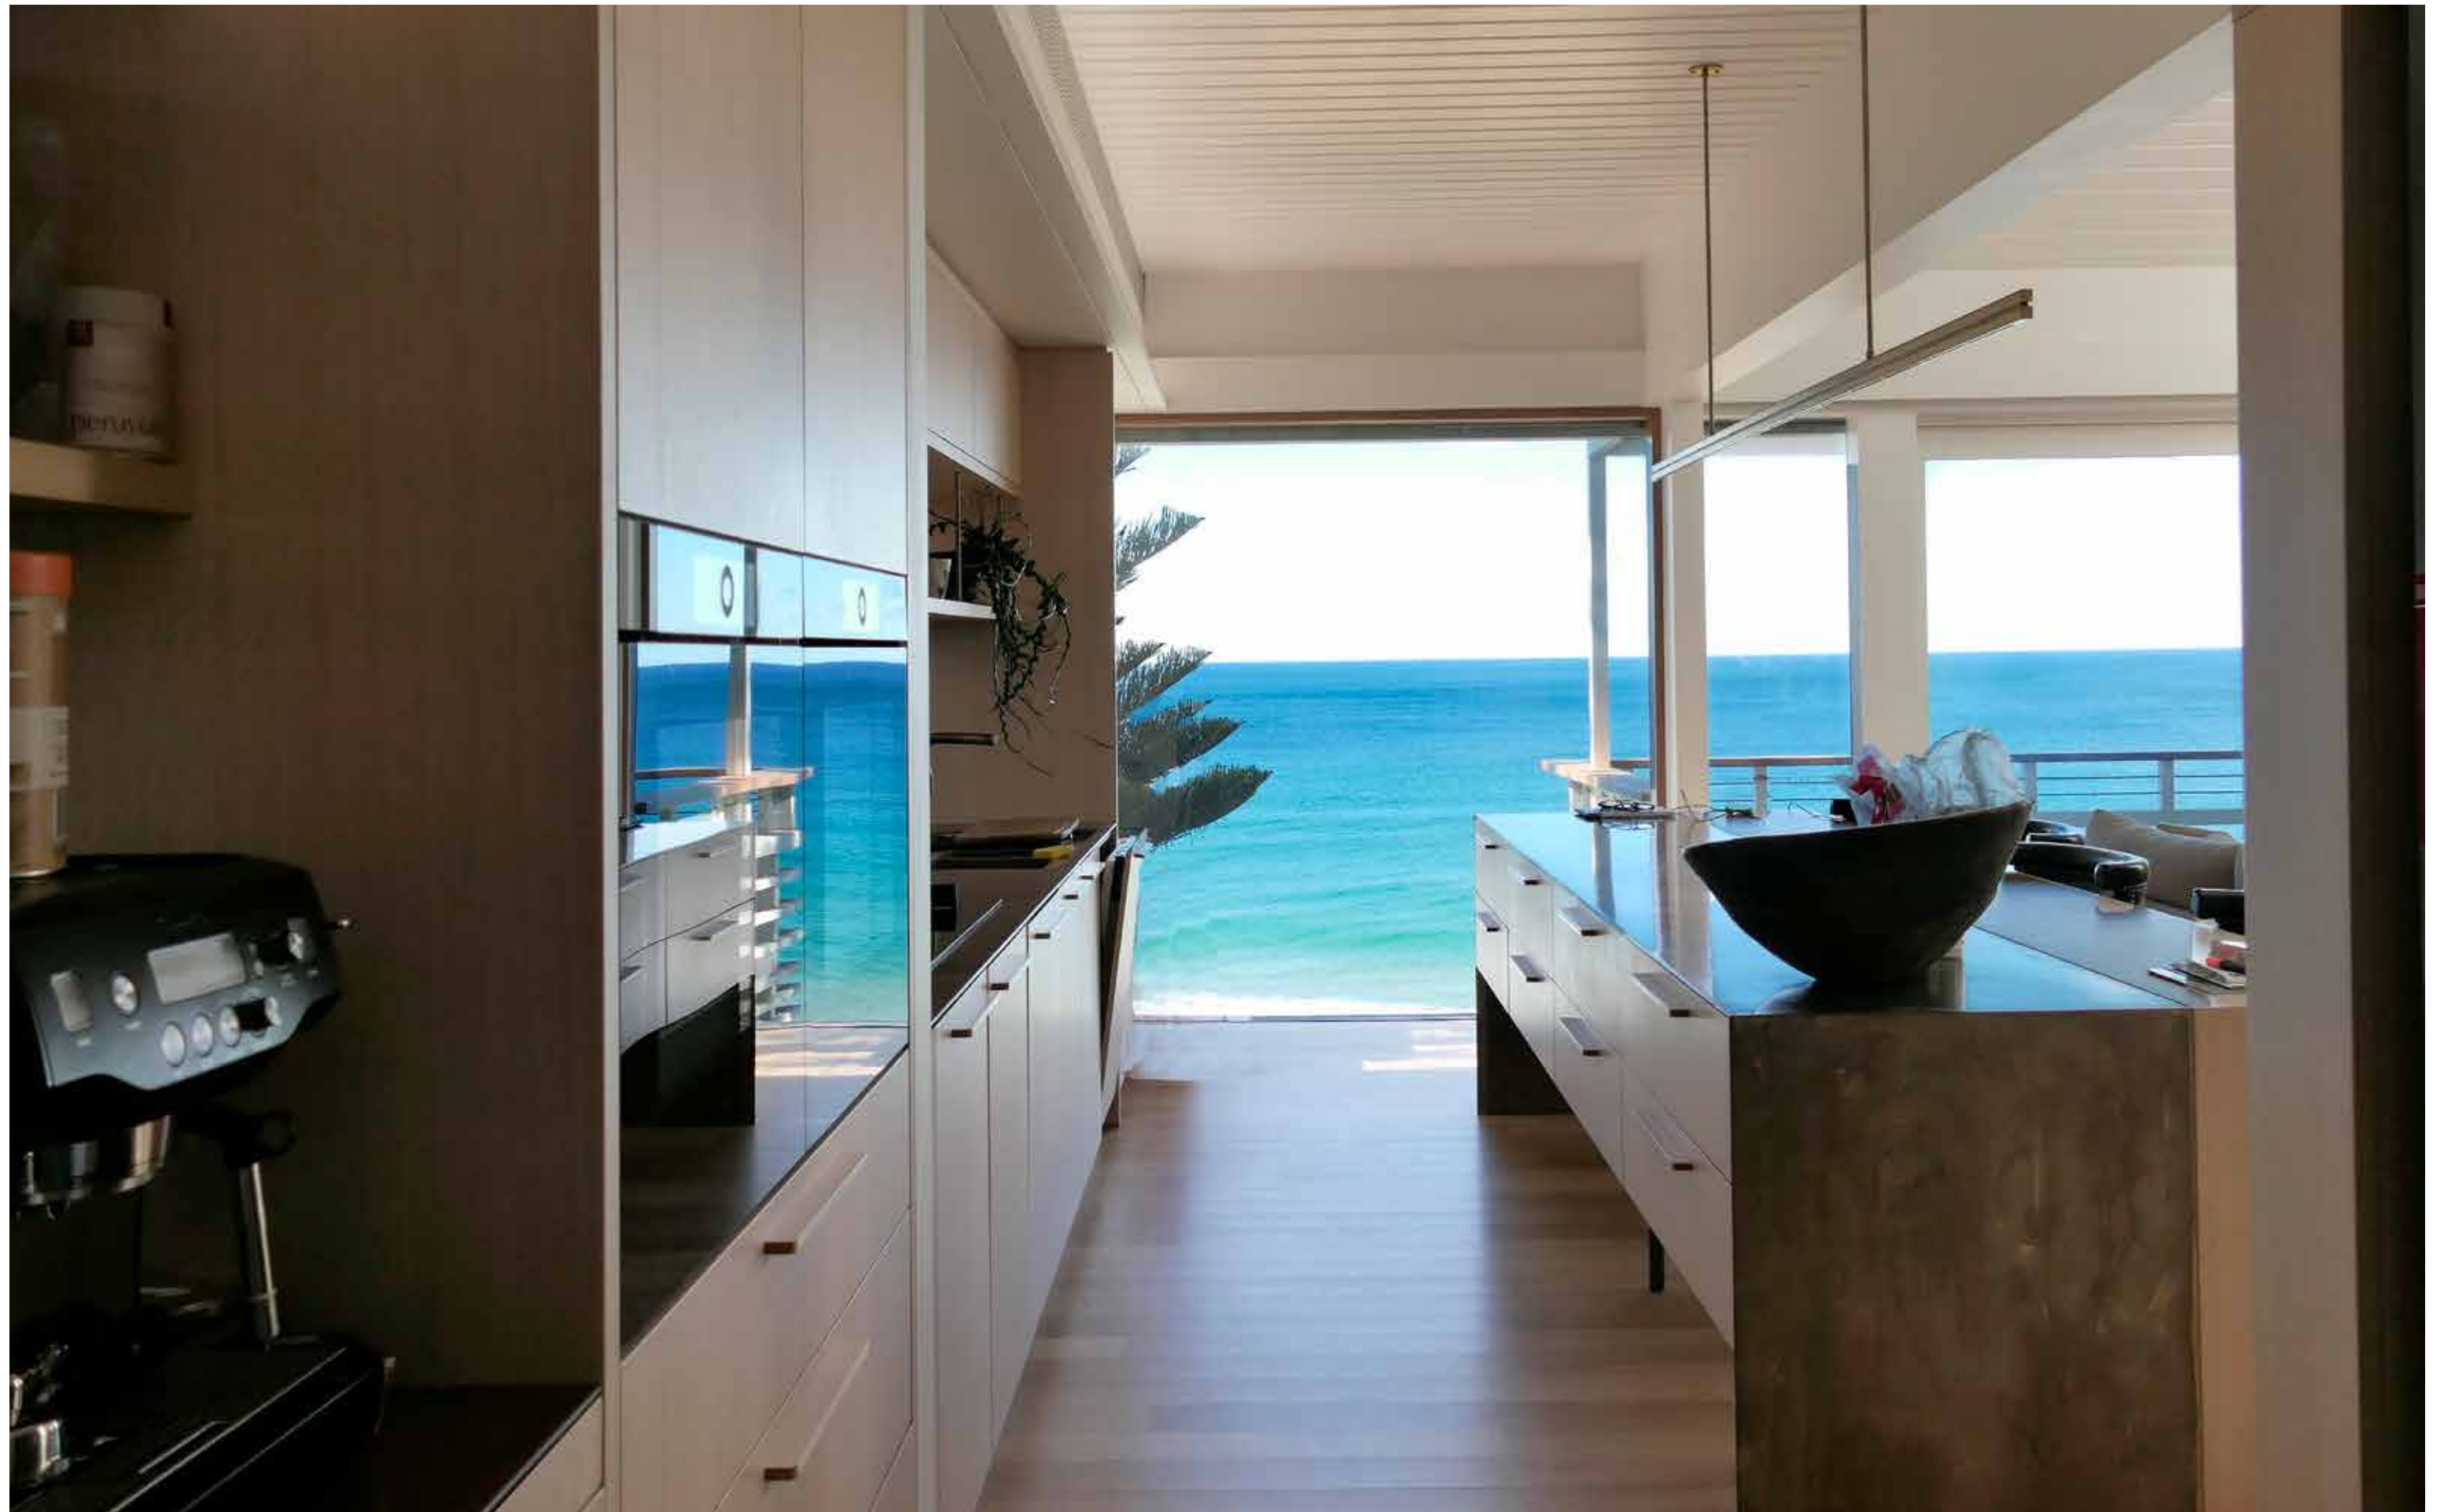

# LIFE'S A BEACH

Architect - Richard Cole Architecture Pty Ltd  
Builder Principal - Steve Upton

PHD  
Building Group

PHD – Professional Housing Development

Stephen Upton, Managing Director  
32 Prince Alfred Parade  
Newport NSW 2106